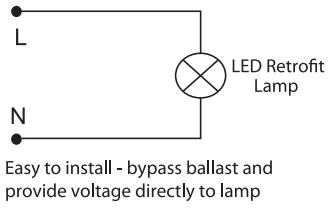

Regulatory Qualifications

cULus Listed; cULus Classified

Accessories

SP12714 – 120-277V Surge Protector

Venture 54W LED Retrofit Lamp

(800) 451-2606
Fax: (800) 451-2605
7905 Cochran Rd, Suite 300
Glenwillow, Ohio 44139
E-mail: Venture_Lighting@VentureLighting.com
VentureLighting.com