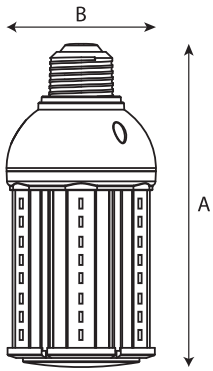

Physical Characteristics

Base Type	Mogul (EX39)
Overall Length A	9.96" (253mm)
Diameter B	3.35" (85mm)
Weight	1.43 lbs (0.65 kg)

Electrical Characteristics

Input Voltage Range	100V-277V; 50/60Hz
Driver	Internal within lamp
Power Factor	>0.90
THD	<20%

Regulatory Qualifications

cULus Listed; cULus Classified

Accessories

SP12714 – 120-277V Surge Protector

Venture 54W LED Retrofit Lamp

(800) 451-2606
Fax: (800) 451-2605
7905 Cochran Rd, Suite 300
Glenwillow, Ohio 44139
E-mail: Venture_Lighting@VentureLighting.com
VentureLighting.com