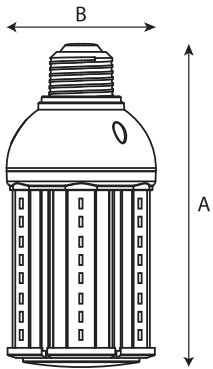

Physical Characteristics

Base Type	Medium, (E26)
Overall Length A	4.84" (123mm)
Diameter B	2.36" (60mm)
Weight	0.49 lbs (220 g)

Electrical Characteristics

Input Voltage Range	100V-277V; 50/60Hz
Driver	Internal within lamp
Power Factor	>0.90
THD	<20%

Regulatory Qualifications

cULus Listed

Accessories

SP12714 - 120-277V Surge Protector

Venture 8W LED Retrofit Lamp

(800) 451-2606
Fax: (800) 451-2605
7905 Cochran Rd, Suite 300
Glenwillow, Ohio 44139
E-mail: Venture_Lighting@VentureLighting.com
VentureLighting.com