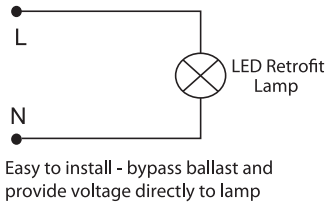

Regulatory Qualifications

cULus Listed

Accessories

SP12714 - 120-277V Surge Protector

Venture 8W LED Retrofit Lamp

(800) 451-2606
Fax: (800) 451-2605
7905 Cochran Rd, Suite 300
Glenwillow, Ohio 44139
E-mail: Venture_Lighting@VentureLighting.com
VentureLighting.com