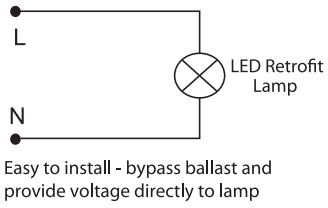

Regulatory Qualifications

cULus Listed

Accessories

SP12714 – 120-277V Surge Protector

Venture 8W LED Retrofit Lamp

(800) 451-2606
Fax: (800) 451-2605
7905 Cochran Rd, Suite 300
Glenwillow, Ohio 44139
E-mail: Venture_Lighting@VentureLighting.com
VentureLighting.com