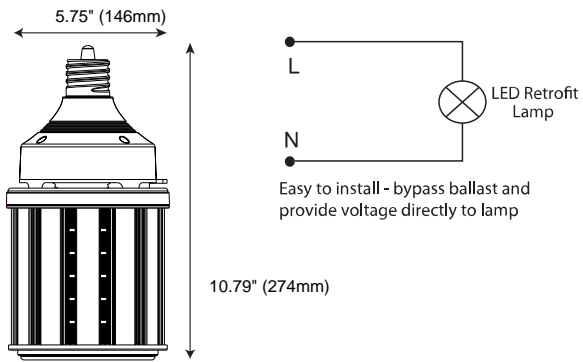

Venture 125W LED Retrofit Lamp