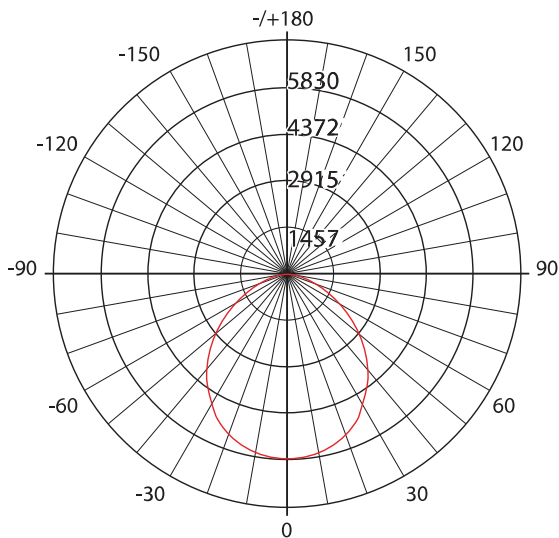

## Luminous Intensity Distribution Diagram

(800) 451-2606  
Fax: (800) 451-2605  
7905 Cochran Rd, Suite 300  
Glenwillow, Ohio 44139  
E-mail: [Venture\\_Lighting@VentureLighting.com](mailto:Venture_Lighting@VentureLighting.com)  
[VentureLighting.com](http://VentureLighting.com)