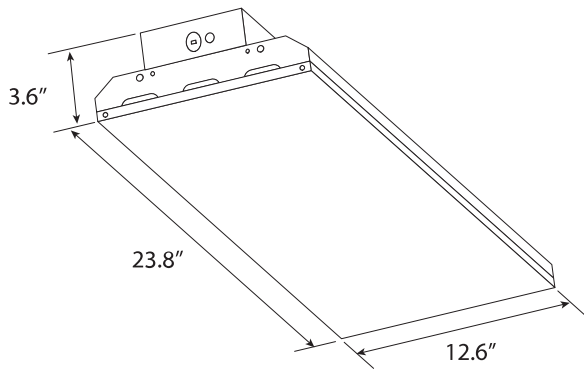

Venture 110W LED Linear Highbay