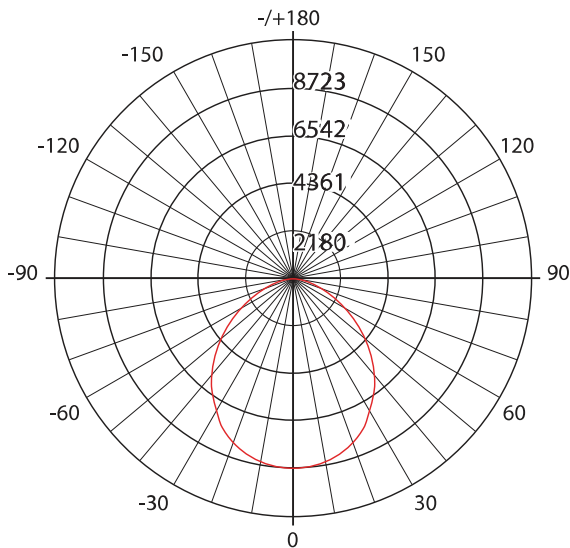

## Luminous Intensity Distribution Diagram

(800) 451-2606  
Fax: (800) 451-2605  
7905 Cochran Rd, Suite 300  
Glenwillow, Ohio 44139  
E-mail: [Venture\\_Lighting@VentureLighting.com](mailto:Venture_Lighting@VentureLighting.com)  
[VentureLighting.com](http://VentureLighting.com)