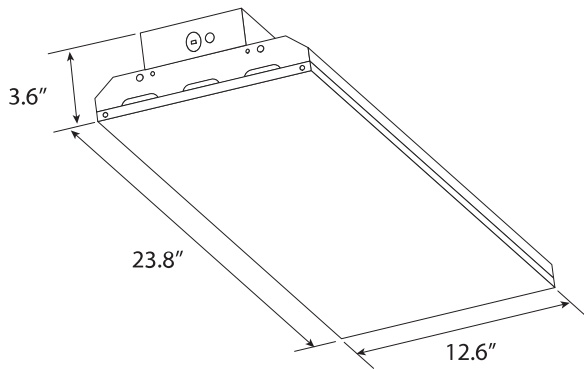

Venture 162W LED Linear Highbay