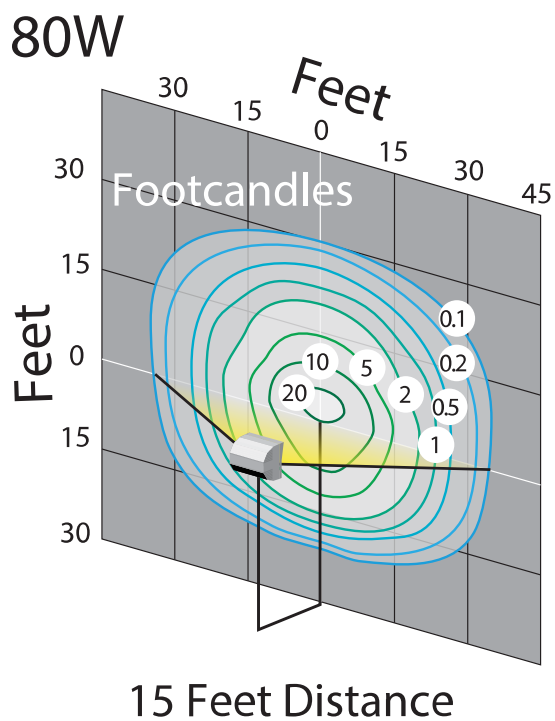

Fixture Color	Bronze
Length	7.87"
Weight	13.8 lbs
Width	12.6"
Height	7.87"

Electrical Characteristics

Amperage Draw (Input Volts/Amps)	120/0.70 208/0.40 240/0.35 277/0.31
Surge Protection	10kA

Regulatory Qualifications

Wireless Control Accessories

WCN-7P-UNV Synapse® Twist lock controller

WCG-450 Synapse® Gateway

Miscellaneous Accessories

PH81975 Replacement shorting cap

SP12714 – 120-277V Surge Protector

Venture VFLOOD - 80W LED Flood Light