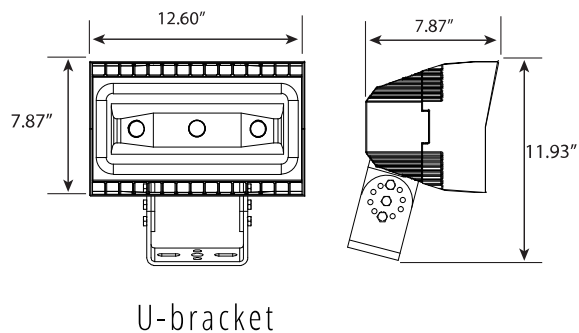

Venture VFLOOD - 80W LED Flood Light