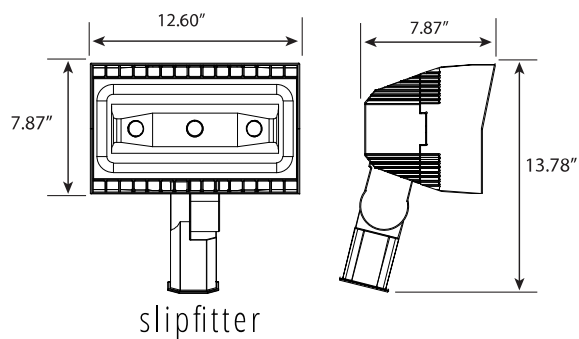

Venture VFLOOD - 80W LED Flood Light