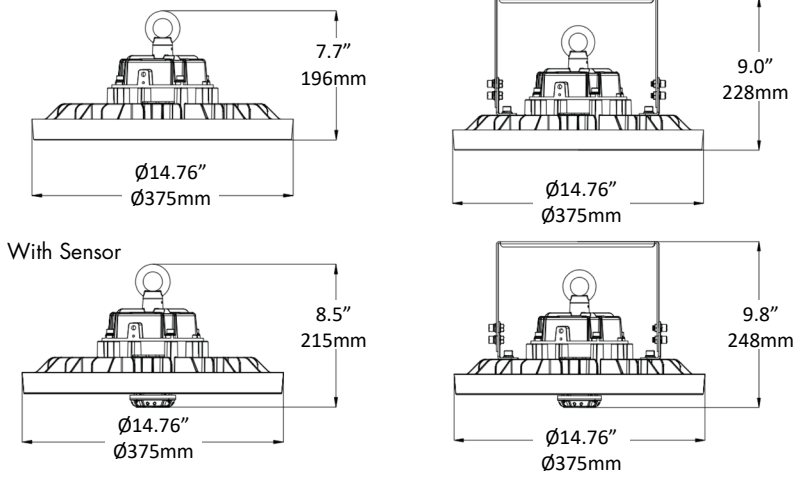

### Physical Characteristics

Fixture Color	White
Lens Type	Polycarbonate circular ribbed lens
Input Cable Length	3.3' (1m)
Length	14.76" (375mm) Dia.
Height	7.7" (196mm)
Weight	9.4 lbs.

## Dimensions: