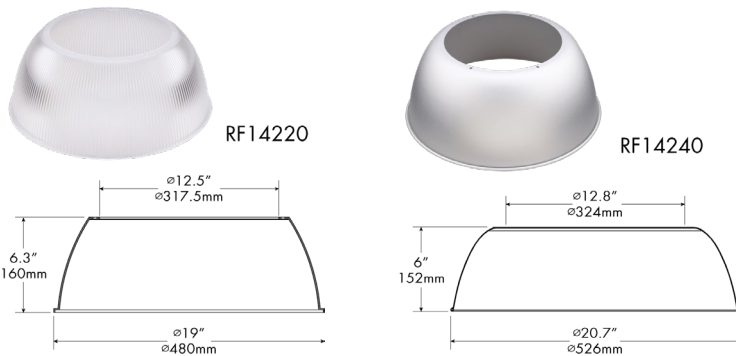

Accessories:

(800) 451-2606

6675 Parkland Blvd., Suite 100

Solon, Ohio 44139 USA

Email: Venture_Lighting@VentureLighting.com

VentureLighting.com