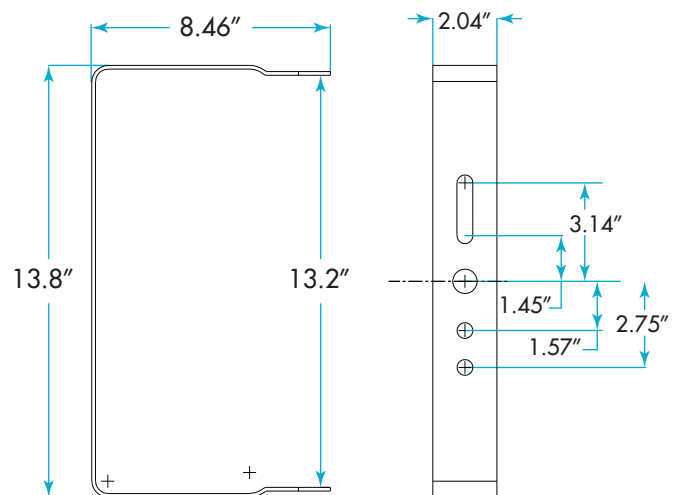

SELECT-PRO AREA LIGHTS MOUNTING ARM OPTIONS NOT TO SCALE

AC17347 - Round/Square Pole Arm

AC17341 - Slipfitter

AC17343 - 150W U-Bracket

AC17345 - 300W U-Bracket

(800) 451-2606

6675 Parkland Blvd., Suite 100

Solon, Ohio 44139 USA