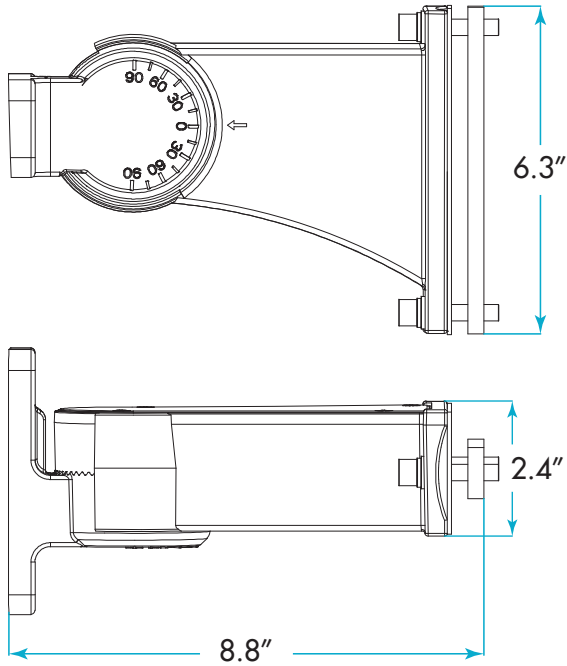

SELECT-PRO AREA LIGHTS MOUNTING ARM OPTIONS NOT TO SCALE

AC17347 - Round/Square Pole Arm

AC17341 - Slipfitter

AC17343 - 150W U-Bracket

AC17345 - 300W U-Bracket

(800) 451-2606

6675 Parkland Blvd., Suite 100

Solon, Ohio 44139 USA