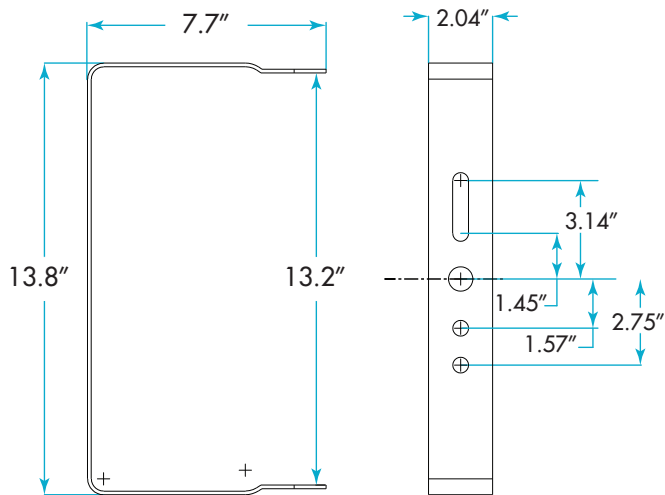

SELECT-PRO AREA LIGHTS MOUNTING ARM OPTIONS NOT TO SCALE

AC17347 - Round/Square Pole Arm

AC17341 - Slipfitter

AC17343 - 150W U-Bracket

AC17345 - 300W U-Bracket

(800) 451-2606

6675 Parkland Blvd., Suite 100

Solon, Ohio 44139 USA