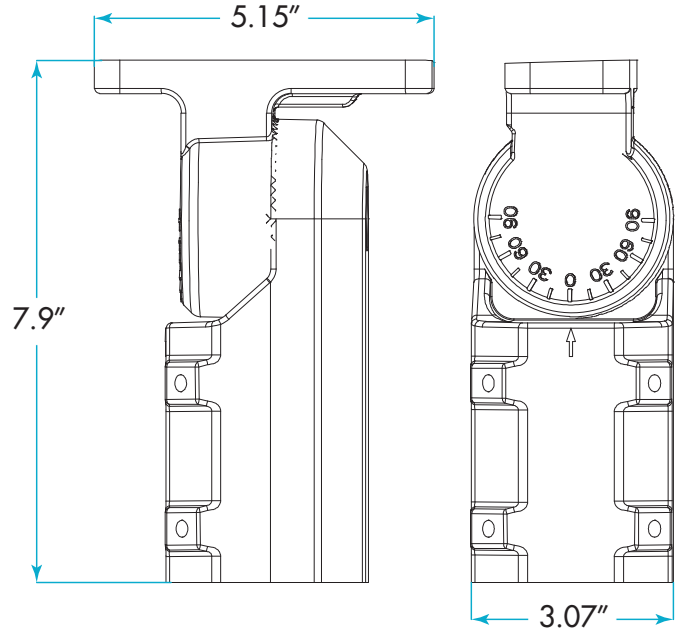

SELECT-PRO AREA LIGHTS MOUNTING ARM OPTIONS NOT TO SCALE

AC17347 - Round/Square Pole Arm

AC17341 - Slipfitter

AC17343 - 150W U-Bracket

AC17345 - 300W U-Bracket

(800) 451-2606

6675 Parkland Blvd., Suite 100

Solon, Ohio 44139 USA