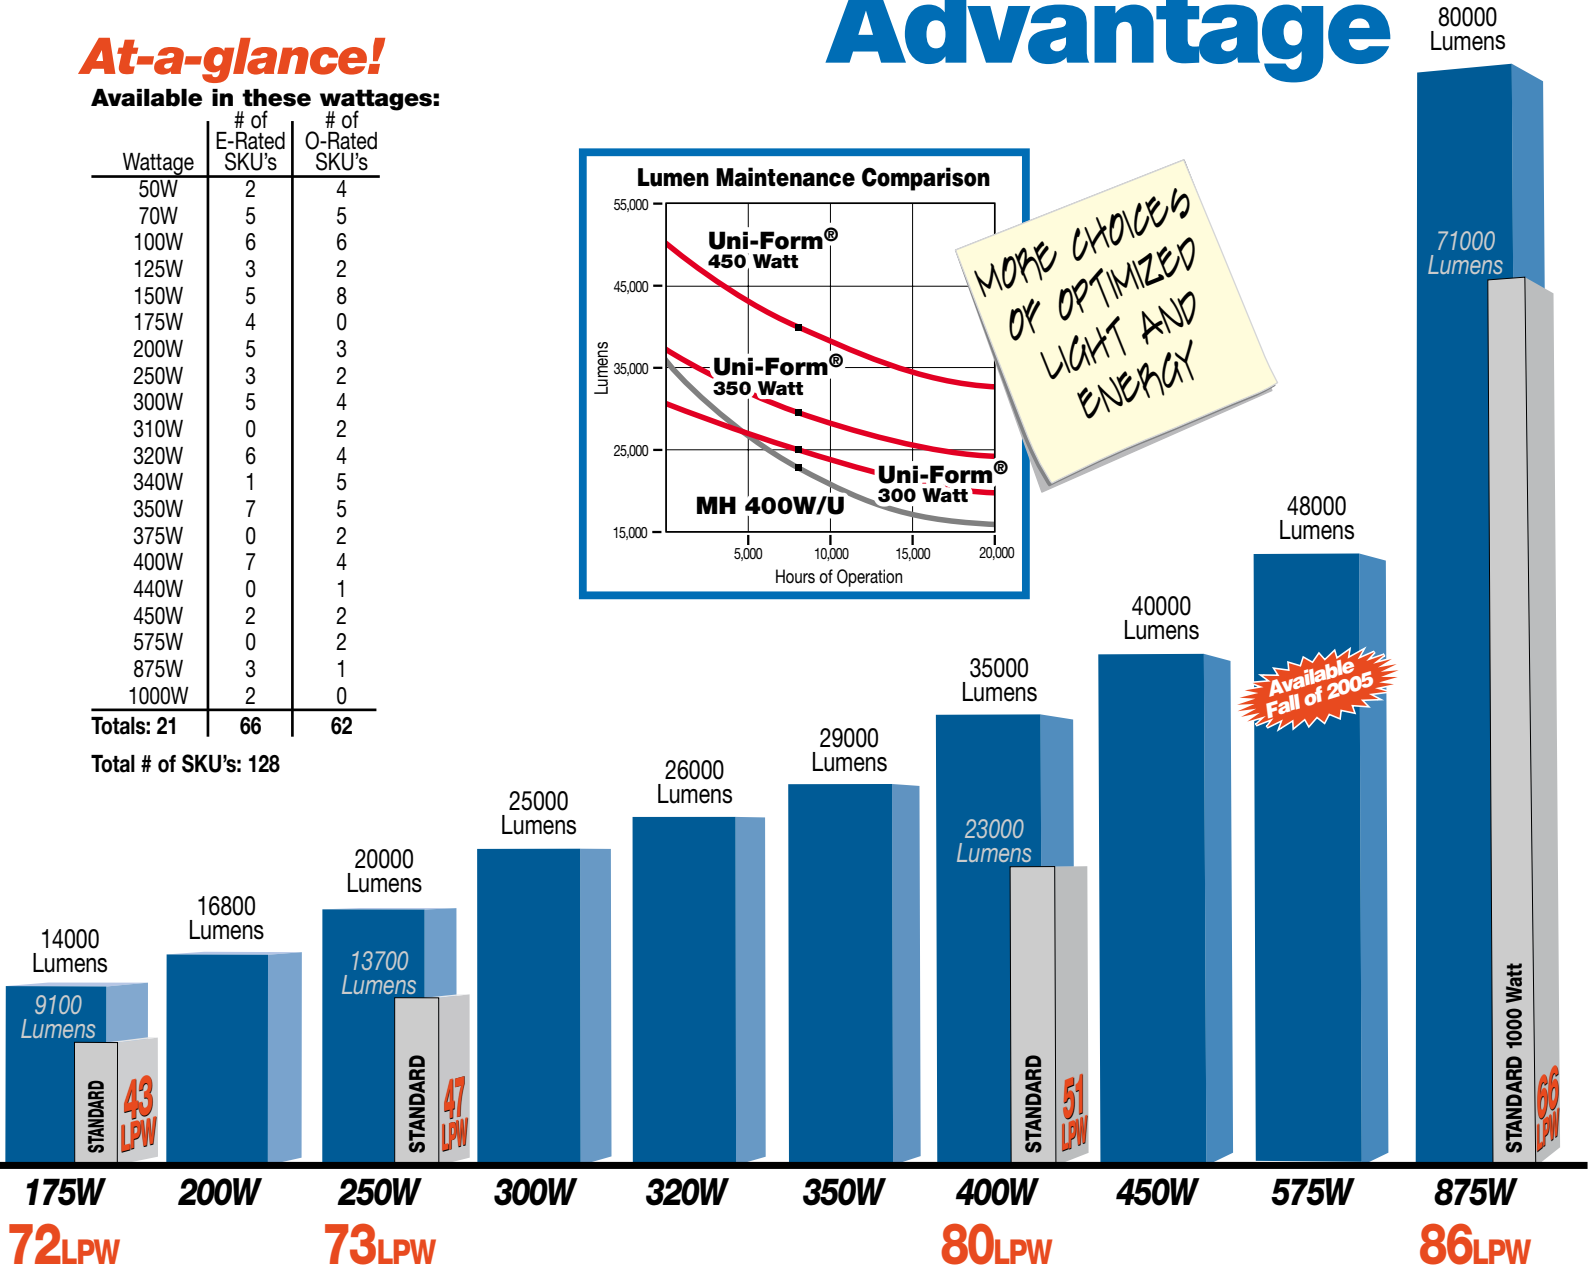

MORE CHOICES OF OPTIMIZED LIGHT AND ENERGY

Available Fall of 2005

Note: All Uni-Form pulse start lamps are tested on Opti-Wave ballasts. All standard lamps are tested on CWA ballasts

LPW = Mean Lumens Per System Watt