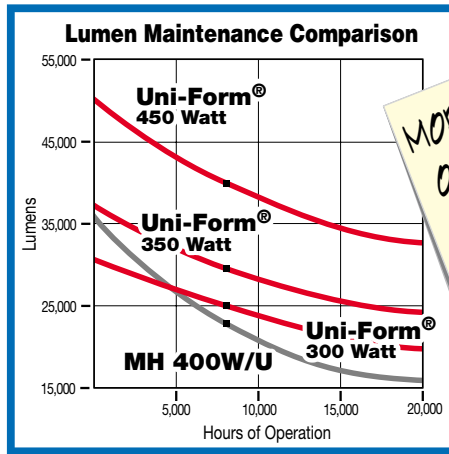

UNI-FORM®

The Mean Lumen Advantage

At-a-glance!

Available in these wattages:

Wattage	# of E-Rated SKU's	# of O-Rated SKU's
50W	2	4
70W	5	5
100W	6	6
125W	3	2
150W	5	8
175W	4	0
200W	5	3
250W	3	2
300W	5	4
310W	0	2
320W	6	4
340W	1	5
350W	7	5
375W	0	2
400W	7	4
440W	0	1
450W	2	2
575W	0	2
875W	3	1
1000W	2	0
Totals: 21	66	62

Total # of SKU's: 128