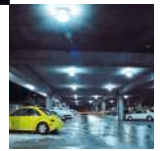

Bright Ideas, Bold Innovations

UNI-FORM®

Setting The **Gold** Standard

UNI-FORM®

PULSE START METAL HALIDE LIGHTING SYSTEMS

with **Opti-Wave™** Ballasts

From