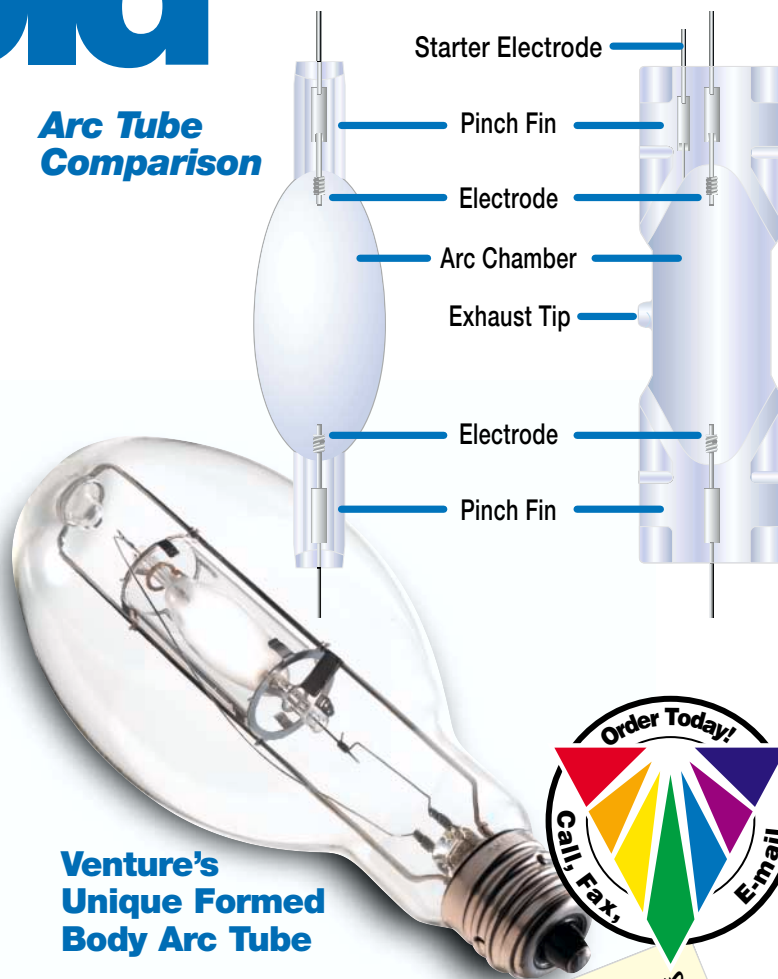

Setting The Gold Standard

in Quality

- Exclusive formed body arc tube shaped to follow the curve of the arc stream
- Patented stronger weldless mount construction - No welds mean less breakage during shipping
- Tipless arc tube - Totally uniform shape further improves performance for maximum color and light output uniformity

Performance

When operated on Opti-Wave™ ballasts with optimized current waveform output, Uni-Form® pulse start lamps feature:

- Longer lamp life
- Improved lumen maintenance
- Excellent system **color uniformity**
- Hot restart in **less than half** the time of standard pinch body metal halide systems
- 50% faster warm-up

Safety

- Shrouded open fixture protection
- Continuous operation, **no shut-off required**
- UV Shield® technology blocks nearly all damaging ultraviolet light reducing UV damage to merchandise and signage
- Meets ANSI criteria for open fixture use
- MP shrouded lamps require no luminaire lens **delivering more light**
- Meets requirements of the **2005 National Electric Code®**
- Recommended by the insurance industry
- For all open and enclosed fixtures

Selection

- Venture's *Uni-Form* pulse start line of lamps has the greatest selection of lumen packages: 50W through 1000W
- Most complete line of open-rated products available in the industry

Arc Tube Comparison

Venture's Unique Formed Body Arc Tube

Weldless Mount Construction

The Tipless Difference

MP - Shrouded Arc Tube Open Fixture Protection