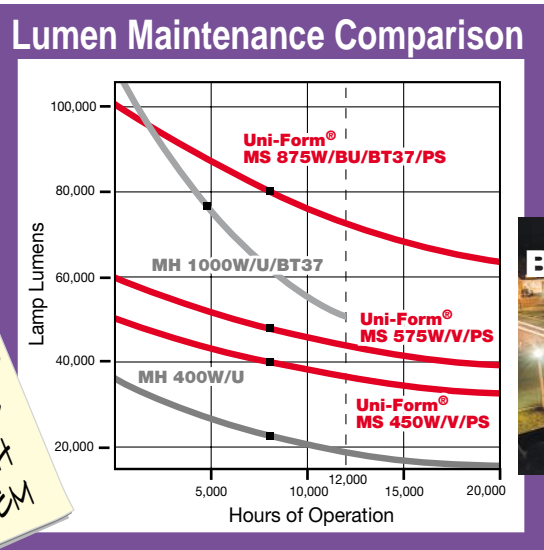

Total # of SKU's: 128

MORE CHOICES OF OPTIMIZED LIGHT AND ENERGY

Available Fall of 2005

Note: All Uni-Form pulse start lamps are tested on Opti-Wave ballasts. All standard lamps are tested on CWA ballasts

LPW = Mean Lumens Per System Watt

New Products

VENTURE'S 875W HAS THE LONGEST LIFE OF ANY HIGH WATT SYSTEM

Super Site Lighting Systems

450W

- Superior life and lumen maintenance! 50,000 initial lumens
- White light output equal to a 400 watt HPS lamp with better color rendition
- Greater than 70% more mean lumens compared to traditional 400W
- Long life: 20,000+ hours