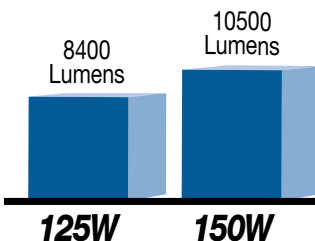

Stop Yellowing

For the most current and up-to-date information, visit us on-line at www.venturelighting.com

UNI-FORM[®]

The Mean Lumen Advantage

At-a-glance!

Available in these wattages:

Wattage	# of E-Rated SKU's	# of O-Rated SKU's
50W	2	4
70W	5	5
100W	6	6
125W	3	2
150W	5	8
175W	4	0
200W	5	3
250W	3	2
300W	5	4
310W	0	2
320W	6	4
340W	1	5
350W	7	5
375W	0	2
400W	7	4
440W	0	1
450W	2	2
575W	0	2
875W	3	1
1000W	2	0
Totals: 21	66	62

LPW = Mean Lumens Per System Watt

New Products

VENTURE'S 875W HAS THE LONGEST LIFE OF ANY HIGH WATT SYSTEM

Super Site Lighting Systems

450W

- Superior life and lumen maintenance! 50,000 initial lumens
- White light output equal to a 400 watt HPS lamp with better color rendition
- Greater than 70% more mean lumens compared to traditional 400W
- Long life: 20,000+ hours

Natural White™

- Light output in all parts of the visual spectrum
- High CRI, greater than 90
- Excellent color uniformity and stability over life
- Available in select wattages 310W, 375W and 775W
- The color of natural sunlight