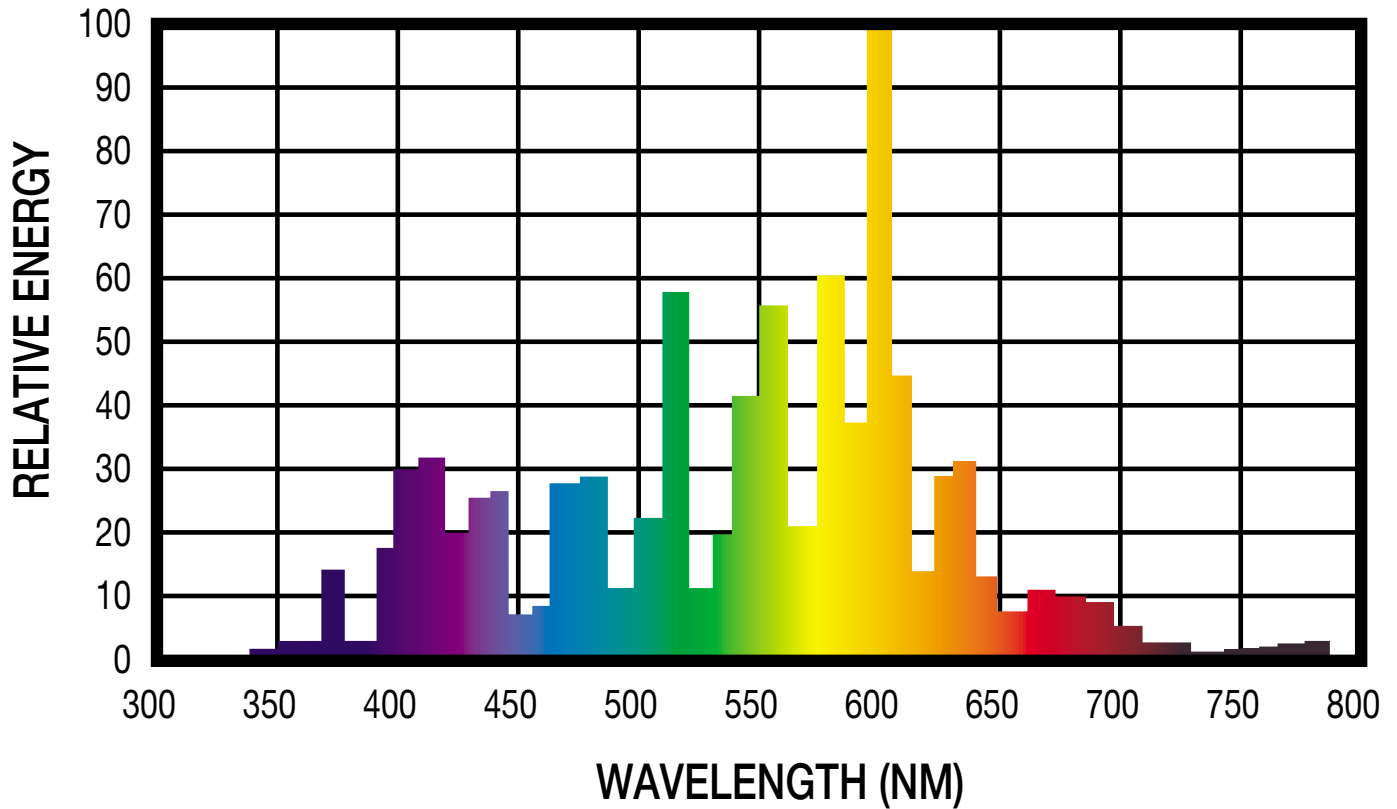

Uni-Form® Lamps

UNI-FORM PULSE START METAL HALIDE LIGHTING SYSTEMS

4K Spectral Distribution Graph

UNI-FORM®
PULSE START METAL HALIDE LIGHTING SYSTEMS

(800) 451-2606
or (440) 248-3510
Fax (440) 349-7771
32000 Aurora Road
Solon, Ohio 44139 USA
www.venturelighting.com