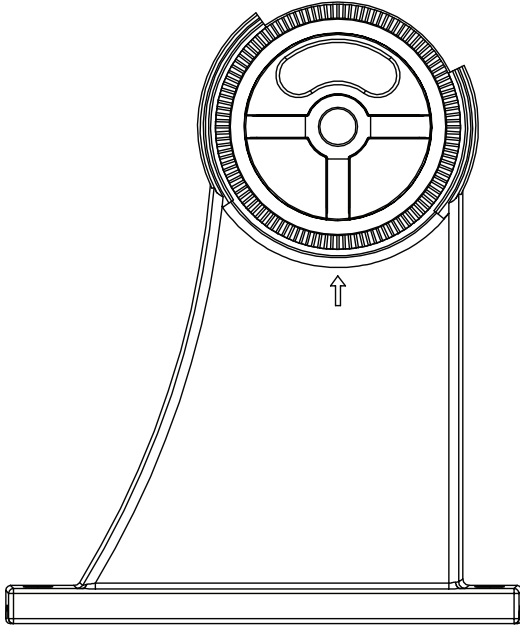

# 100W-300W AREA LIGHT ACCESSORIES DRILL TEMPLATE NOT TO SCALE

AC17347 - Round & Square Pole Arm

**(800) 451-2606**

6675 Parkland Blvd., Suite 100

Solon, Ohio 44139 USA

E-mail: [Venture\\_Lighting@VentureLighting.com](mailto:Venture_Lighting@VentureLighting.com)