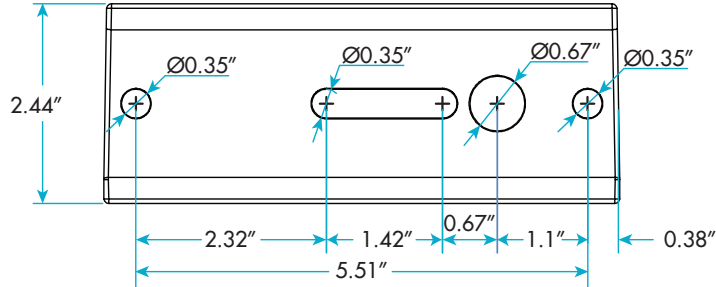

# 100W-300W AREA LIGHT ACCESSORIES DRILL TEMPLATE NOT TO SCALE

AC17347 - Round & Square Pole Arm

**(800) 451-2606**

6675 Parkland Blvd., Suite 100

Solon, Ohio 44139 USA

E-mail: [Venture\\_Lighting@VentureLighting.com](mailto:Venture_Lighting@VentureLighting.com)