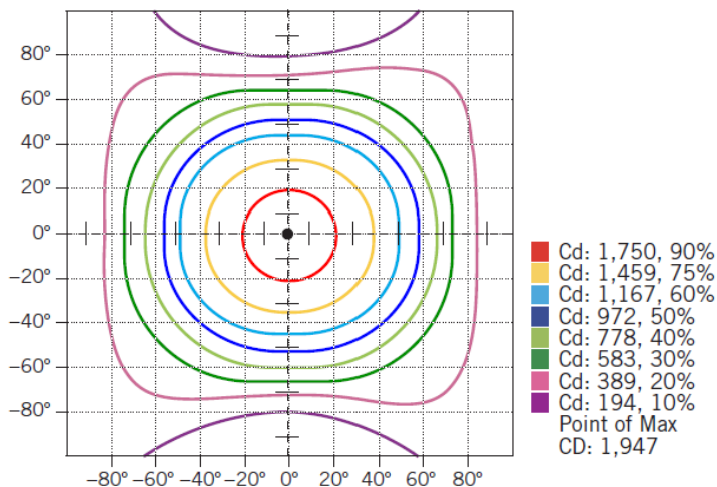

PHOTOMETRIC SPECIFICATIONS

ISOCANDELA PLOT