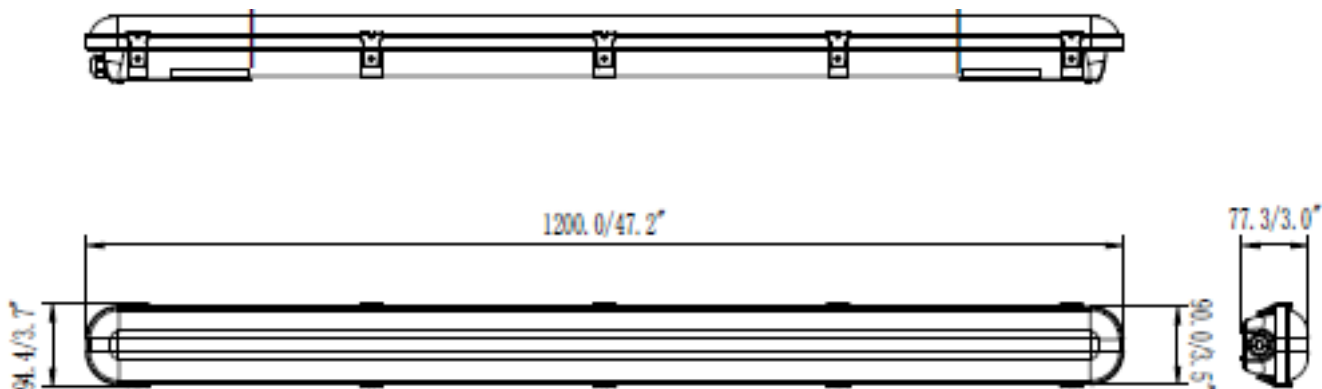

Venture LED Vapor Tight