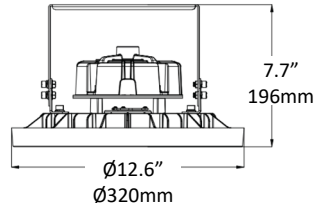

Select-Pro CCT/Wattage Selectable Modern High Bay

Dimensions: