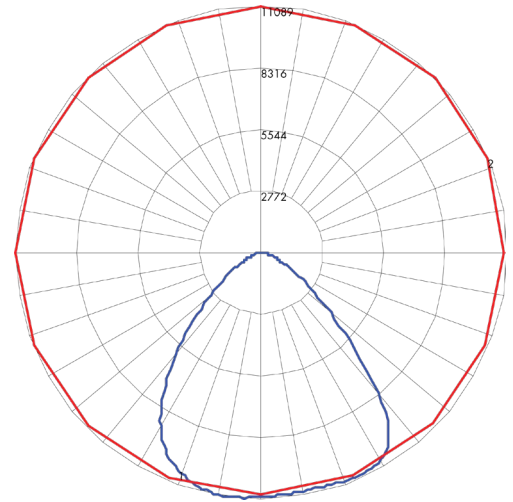

Photometrics: