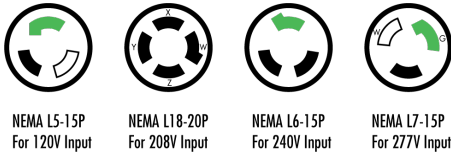

IP69K

Select-Pro CCT/Wattage Selectable Modern High Bay

Dimensions:

Photometrics:

Factory Installed Plug and Cable Options:

Factory Installed NSF Certified Watertight Plug Options:

Indoor Plug Options*	Molded Plug with 11-foot Cable Options*
"-P1" - NEMA L5-15P for 120V	"-P6-C" - NEMA L5-15P for 120V
"-P5" - NEMA L5-15P for 208V	"-P10-C" - NEMA L5-15P for 208V
"-P2" - NEMA L6-15P for 240V	"-P7-C" - NEMA L6-15P for 240V
"-P3" - NEMA L7-15P for 277V	"-P8-C" - NEMA L7-15P for 277V

NSF-Certified Plug Options*
"-PN1" - NEMA L5-15P for 120V
"-PN2" - NEMA L6-15P for 240V
"-PN3" - NEMA L7-15P for 277V

*Add suffix to fixture part number for factory installed option.

*Add suffix to fixture part number for factory installed option.