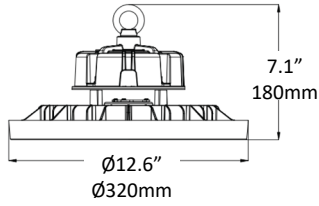

Select-Pro CCT/Wattage Selectable Modern High Bay

Dimensions: