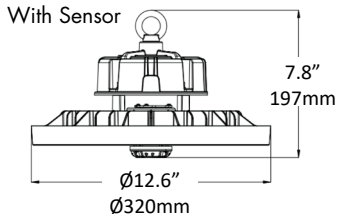

Select-Pro CCT/Wattage Selectable Modern High Bay

Dimensions: