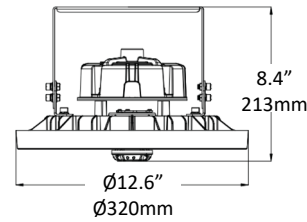

Select-Pro CCT/Wattage Selectable Modern High Bay

Dimensions: