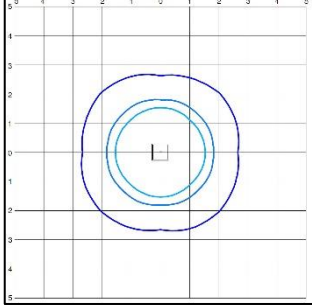

Cascade Recessed Canopy

Photometrics

Mounted at 10ft
Grid is multiples of Mounting Height

21W

0.1
0.5
1.0

27W

44W

53W

Performance Data

Wattage	CCT	Lumen Output	CRI	Rated Life	Calculated L70 @ 25C Ambient†	Operating Temperature
21W	4000K	3300	≥70	50,000	>190,000	- 40°F to 104°F (-40°C to 40°C)
	5000K					
27W	4000K	4100				
	5000K					
44W	4000K	6600				
	5000K					
53W	4000K	8200				
	5000K					

† Lumen maintenance data is based on LED testing per IESNA LM-80 and projected per IESNA TM-21

Dimensions

Weight: 8 to 9.75 lbs

(800) 451-2606

6675 Parkland Blvd., Suite 100

Solon, Ohio 44139 USA

Email: Venture_Lighting@VentureLighting.com

VentureLighting.com