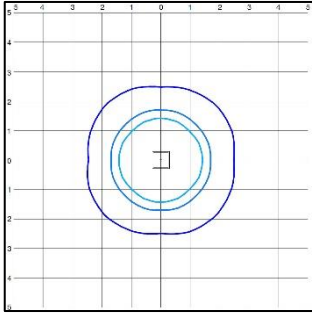

Accessories

SP12714 120-277V Surge Protector

Revision: 04, 26-Aug 2022

Cascade Recessed Canopy

Photometrics

Mounted at 10ft
Grid is multiples of Mounting Height

21W

0.1
0.5
1.0