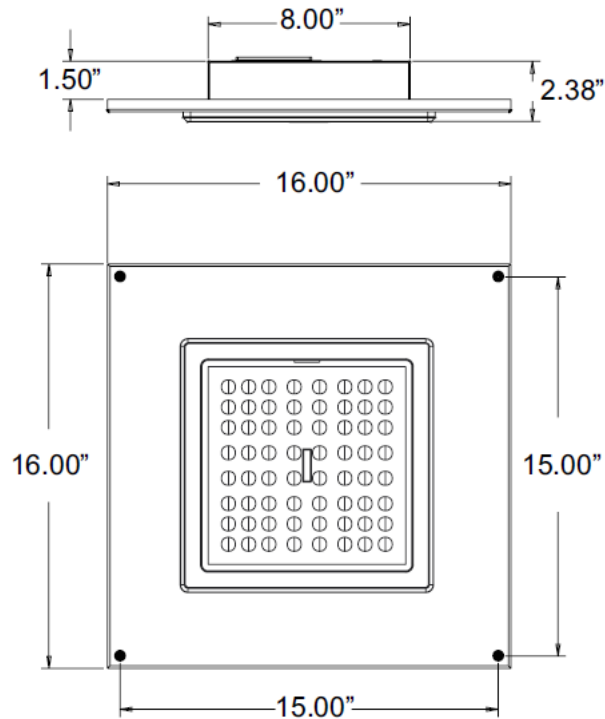

27W

44W

53W

Performance Data

Wattage	CCT	Lumen Output	CRI	Rated Life	Calculated L70 @ 25C Ambient†	Operating Temperature
21W	4000K	3300	≥70	50,000	>190,000	- 40°F to 104°F (-40°C to 40°C)
	5000K					
27W	4000K	4100				
	5000K					
44W	4000K	6600				
	5000K					
53W	4000K	8200				
	5000K					

† Lumen maintenance data is based on LED testing per IESNA LM-80 and projected per IESNA TM-21

Dimensions

Weight: 8 to 9.75 lbs

(800) 451-2606

6675 Parkland Blvd., Suite 100

Solon, Ohio 44139 USA

Email: Venture_Lighting@VentureLighting.com