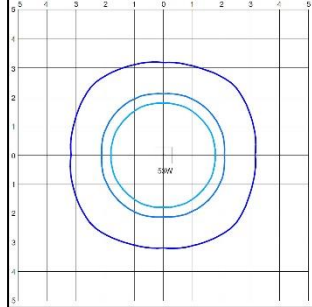

Cascade Recessed Canopy

Photometrics

Mounted at 10ft
Grid is multiples of Mounting Height

21W

0.1
0.5
1.0

27W

44W

53W

Performance Data

Wattage	CCT	Lumen Output	CRI	Rated Life	Calculated L70 @ 25C Ambient†	Operating Temperature
21W	4000K	3300	≥70	50,000	>190,000	- 40°F to 104°F (-40°C to 40°C)
	5000K					
27W	4000K	4100				
	5000K					
44W	4000K	6600				
	5000K					
53W	4000K	8200				
	5000K					

† Lumen maintenance data is based on LED testing per IESNA LM-80 and projected per IESNA TM-21

Dimensions

Weight: 8 to 9.75 lbs

(800) 451-2606

6675 Parkland Blvd., Suite 100

Solon, Ohio 44139 USA

Email: Venture_Lighting@VentureLighting.com

VentureLighting.com