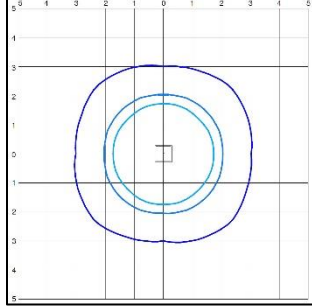

Cascade Recessed Canopy

Photometrics

Mounted at 10ft
Grid is multiples of Mounting Height

21W

0.1
0.5
1.0

27W

44W

53W

Performance Data

Wattage	CCT	Lumen Output	CRI	Rated Life	Calculated L70 @ 25C Ambient†	Operating Temperature
21W	4000K	3300	≥70	50,000	>190,000	- 40°F to 104°F (-40°C to 40°C)
	5000K					
27W	4000K	4100				
	5000K					
44W	4000K	6600				
	5000K					
53W	4000K	8200				
	5000K					

† Lumen maintenance data is based on LED testing per IESNA LM-80 and projected per IESNA TM-21

Dimensions

Weight: 8 to 9.75 lbs

(800) 451-2606

6675 Parkland Blvd., Suite 100

Solon, Ohio 44139 USA

Email: Venture_Lighting@VentureLighting.com

VentureLighting.com