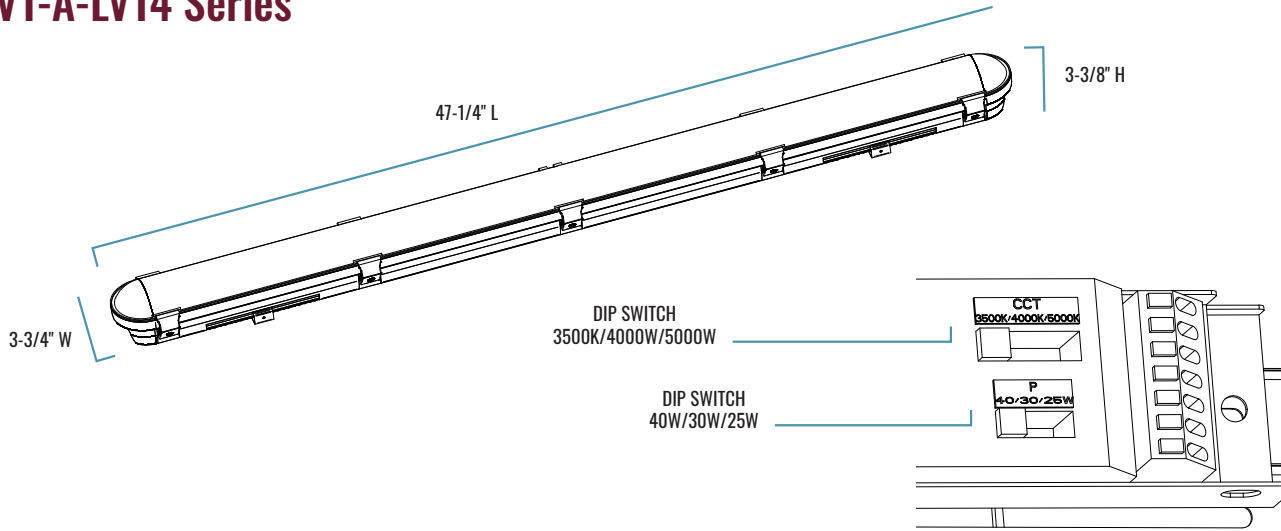

C-VT-A-LVT4 Series

SERIES OVERVIEW

DIMENSIONS	PRODUCT WEIGHT	MOUNTING HEIGHT
47-1/4" L x 3-3/4" W x 3-3/8" H	4.40 lbs.	10 to 15 feet

FIXTURE SPECIFICATIONS

HOUSING	Gray, rugged, high-impact polycarbonate housing
LENS ASSEMBLY	High-impact polycarbonate frosted lens to help diffuse the light source and efficiently distribute the light evenly
MOUNTING	Surface mount with included stainless steel mounting clips

LUMINAIRE AND ELECTRICAL PERFORMANCE

OPERATING TEMPERATURE RANGE	ESTIMATED L₇₀ LIFETIME @ 25°C (77°F)	POWER FACTOR	TOTAL HARMONIC DISTORTION
-4°F to 104°F (-20°C to 40°C)	> 75,000 Hours	≥ 0.9 at full load	< 20% at full load

SKU	DISTRIBUTION	LUMEN OUTPUT	SYSTEM WATTS	CURRENT DRAW (AMPS)			
				120V	208V	240V	277V
C-VT-A-LVT4-S5L-SCCT-UL-GR	Wide	Up to 5200 Lumens	Up to 40W	0.367	0.21	0.18	0.16

WARRANTY AND CERTIFICATIONS

WARRANTY	cETLus LISTED	DLC
5-Year Warranty*	Wet Locations	Standard

© 2022 Cree Lighting, A company of IDEAL INDUSTRIES. All rights reserved. For informational purposes only. Content is subject to change. Patent www.creelighting.com/patents. C-Lite and the C-Lite logo are registered trademarks of Cree Lighting. The cETLus Listed Intertek logo is a trademark of Intertek Testing Services NA, Inc. The DLC QPL logo and the DLC QPL Premium logo are registered trademarks of Northeast Efficiency Partnerships, Inc.

US: creelighting.com, e-conolight.com

Distribution/Sales: 855-617-2733 Customer Service: 888-243-9445

Rev. Date: 06/21/2022

For informational purposes only. Content is subject to change. *See creelighting.com/resources/warranties

C-LITE
LED LIGHTING