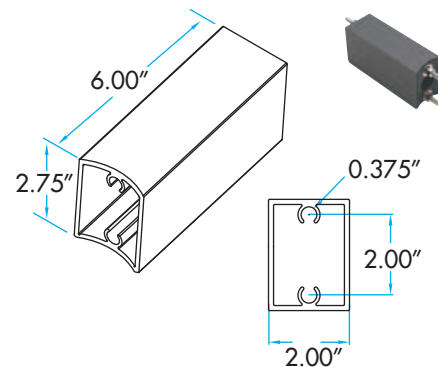

VFLOOD ACCESSORIES DRILL TEMPLATE NOT TO SCALE

FL99436 - U-Bracket for 210W/212W

FL22402 - 6" straight arm

FL64171 - U-Bracket for 110W/121W

FL25107 - Slipfitter

FL26815 - 6" round pole arm

(800) 451-2606

6675 Parkland Blvd., #100