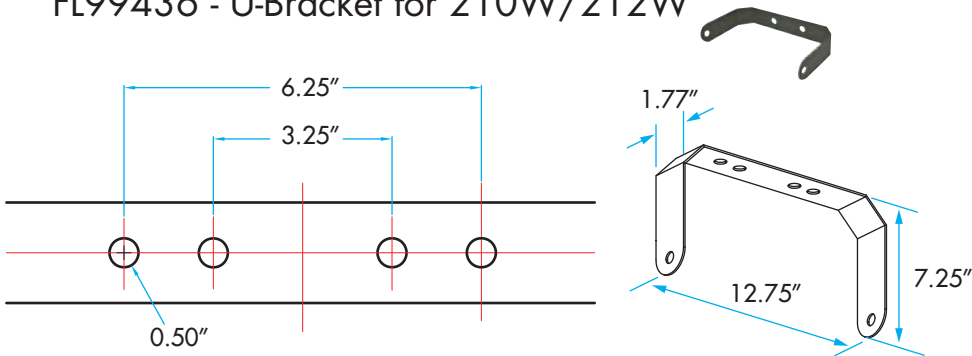

VFLOOD ACCESSORIES DRILL TEMPLATE NOT TO SCALE

FL99436 - U-Bracket for 210W/212W

FL22402 - 6" straight arm

FL64171 - U-Bracket for 110W/121W

FL25107 - Slipfitter

FL26815 - 6" round pole arm

(800) 451-2606

6675 Parkland Blvd., #100