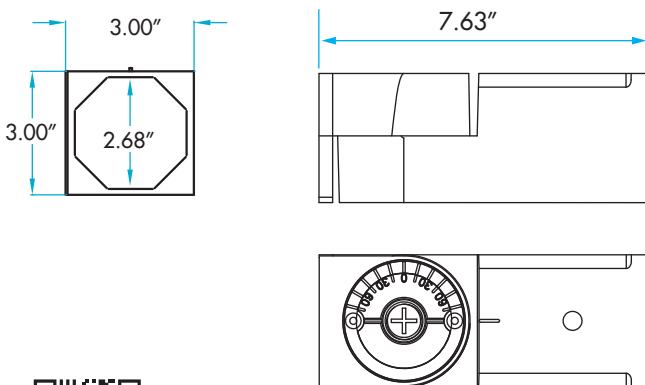

VFLOOD ACCESSORIES DRILL TEMPLATE NOT TO SCALE

FL99436 - U-Bracket for 210W/212W

FL22402 - 6" straight arm

FL64171 - U-Bracket for 110W/121W

FL25107 - Slipfitter

FL26815 - 6" round pole arm

(800) 451-2606

6675 Parkland Blvd., #100