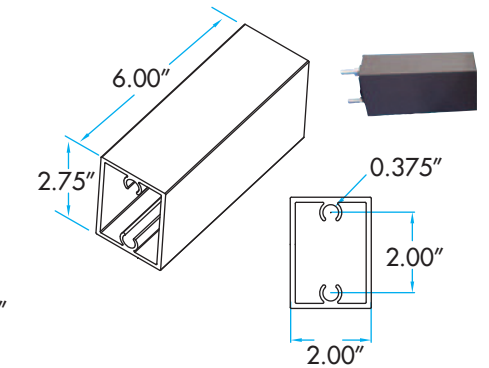

VFLOOD ACCESSORIES DRILL TEMPLATE NOT TO SCALE

FL99436 - U-Bracket for 210W/212W

FL22402 - 6" straight arm

FL64171 - U-Bracket for 110W/121W

FL25107 - Slipfitter

FL26815 - 6" round pole arm

(800) 451-2606

6675 Parkland Blvd., #100