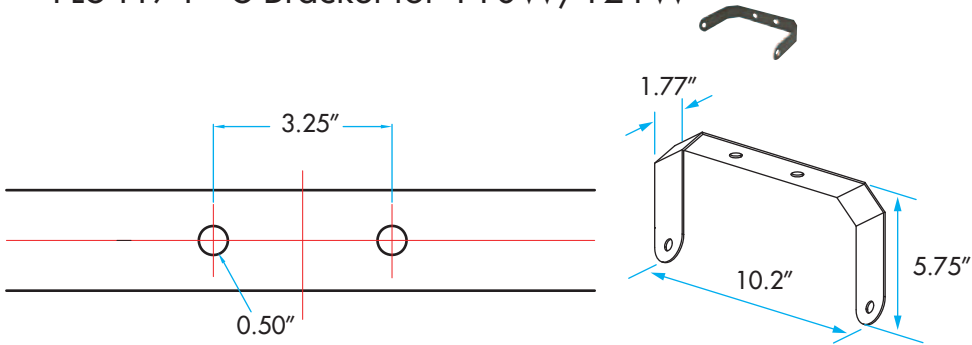

VFLOOD ACCESSORIES DRILL TEMPLATE NOT TO SCALE

FL99436 - U-Bracket for 210W/212W

FL22402 - 6" straight arm

FL64171 - U-Bracket for 110W/121W

FL25107 - Slipfitter

FL26815 - 6" round pole arm

(800) 451-2606

6675 Parkland Blvd., #100